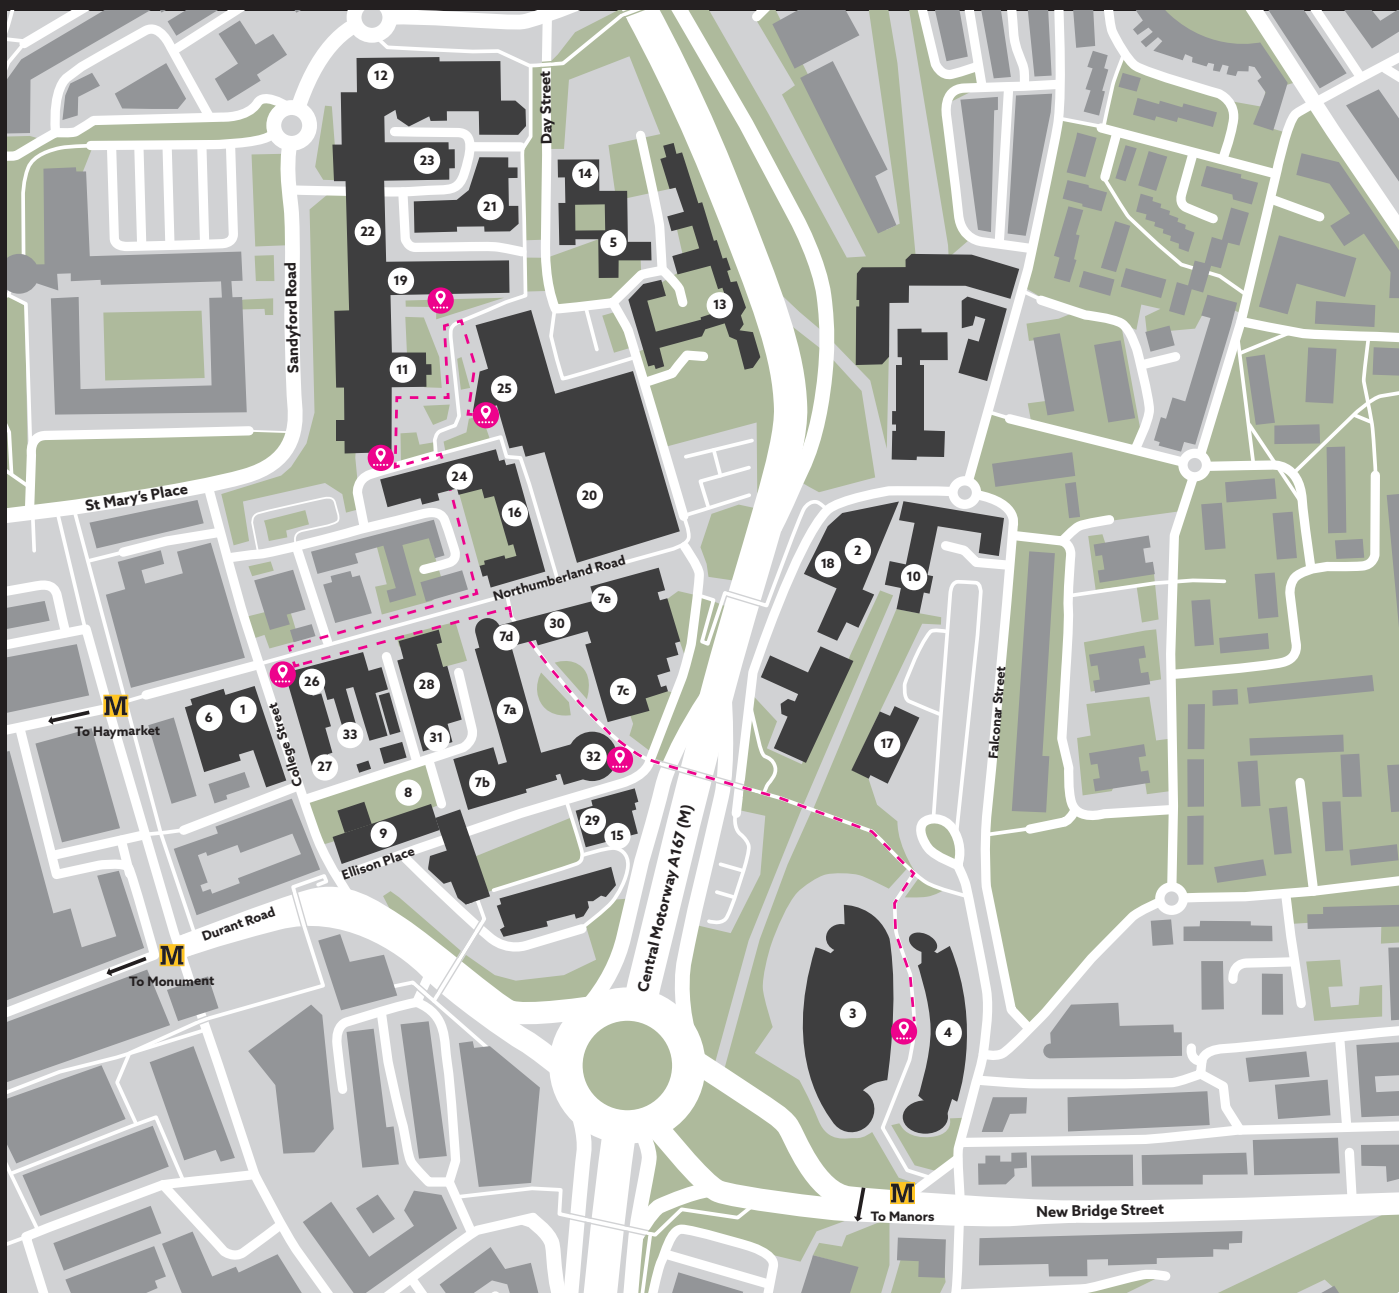

GENEROSITY TRAIL

- | | |
|--|---|
| 1 Burt Hall | 16 Northumbria Building |
| 2 Campus Services | Cafe Central |
| 3 City Campus East 1 - Business and Law
Student Central
CCE Restaurant & Deli, 1880 Cafe | 17 Northumbria Nursery |
| 4 City Campus East 2 - Design School | 18 Pandon Building |
| 5 Claude Gibb | 19 Sandyford Building |
| 6 Drill Hall | Taste Cafe |
| 7a Ellison Building A Block | Woon Gallery of Asian Art |
| 7b Ellison Building B Block | 20 Sport Central |
| 7c Ellison Building C Block | 21 Squires Annexe |
| 7d Ellison Building D Block | 22 Squires Building |
| 7e Ellison Building E Block | 23 Squires Workshops |
| 8 Ellison Gardens | 24 Shop Central |
| 9 Ellison Terrace | 25 Students' Union |
| 10 Glenamara House | Santander |
| 11 Library | 26 Sutherland Building |
| Student Central | 27 Sutherland House (Security) |
| Student Support & Wellbeing | 28 Trinity Building |
| 12 Lipman Building | 29 Wynne-Jones Building inc Chaplaincy
and Faith Advice Centre |
| 13 Lovaine Halls and Flats | 30 The Zone |
| 14 Muslim Prayer Facility | 31 Mail and Transport |
| 15 Nixon Hall | 32 CIS Building |
| | 33 Architecture Studios |

Trail locations

Suggested trail route

**Northumbria
University**
NEWCASTLE