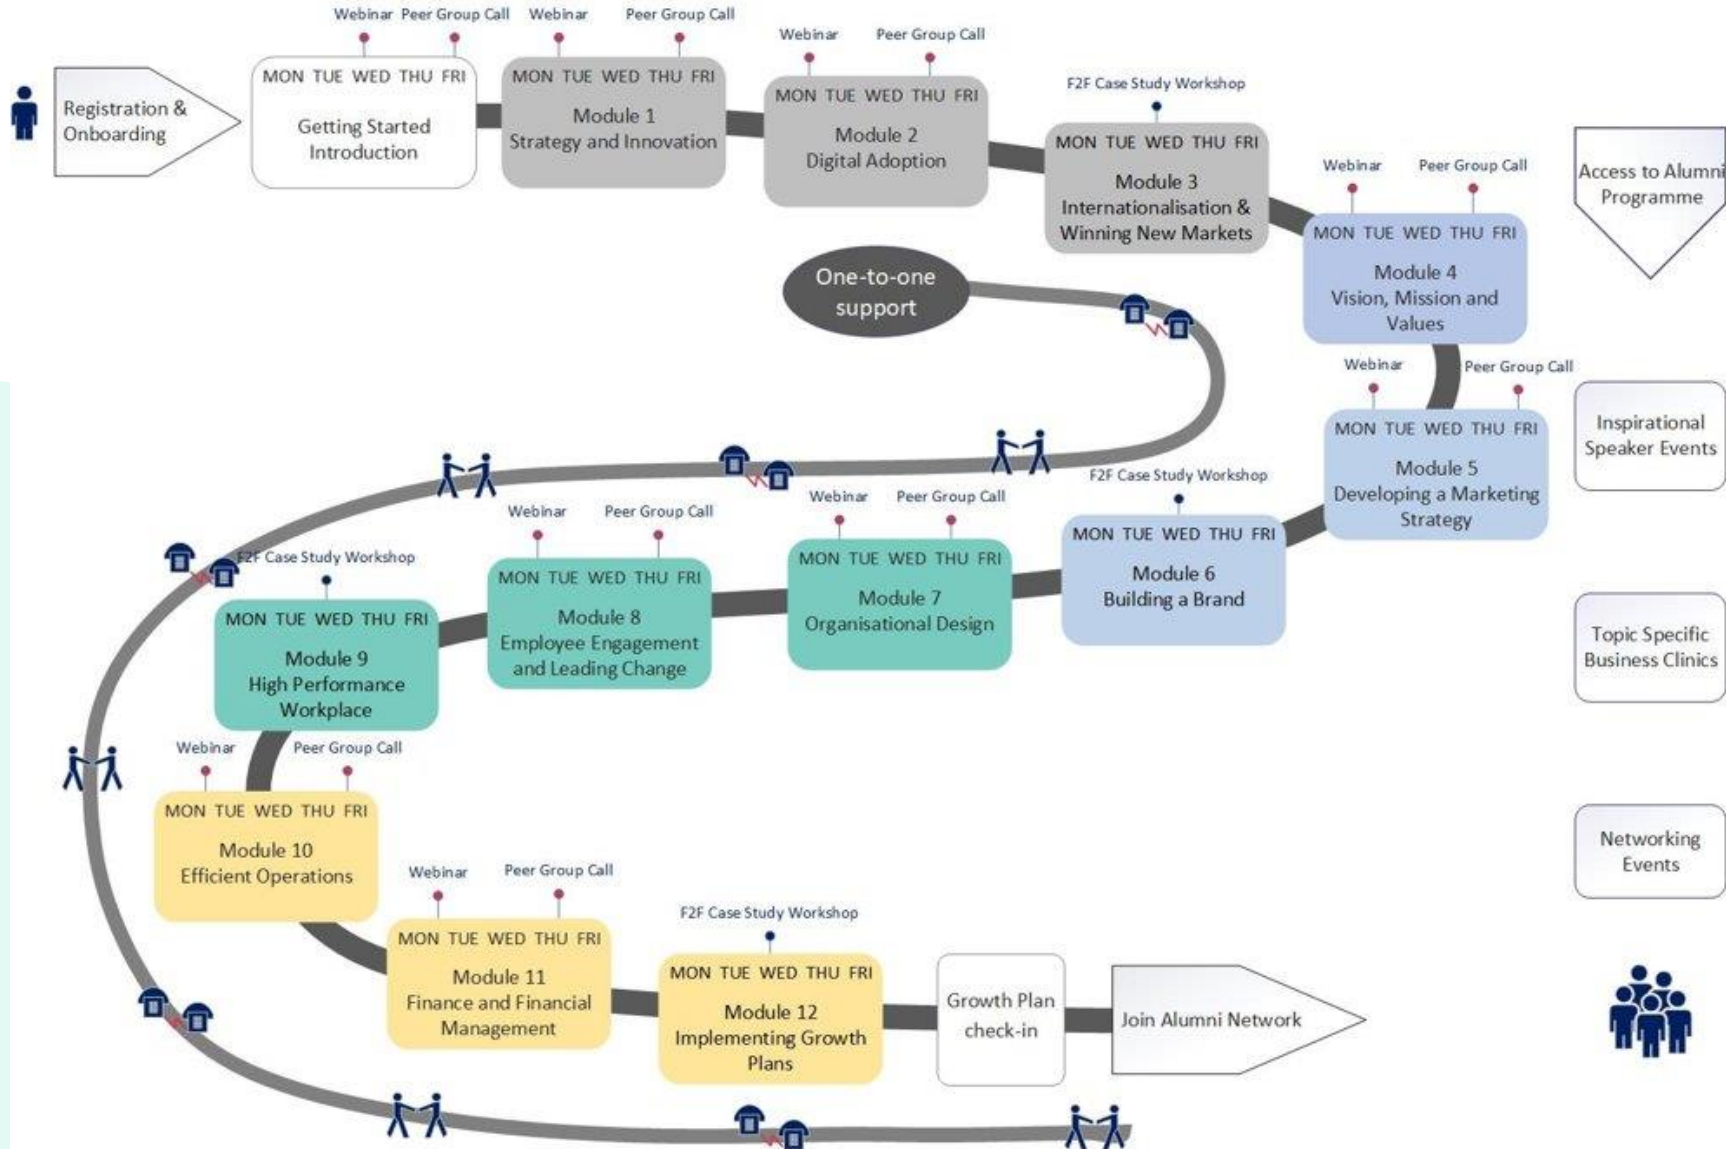

Participant Journey – Blended and Online Only Courses

* If the course is online only there will be additional peer group sessions in modules 3,6,9 and 12.