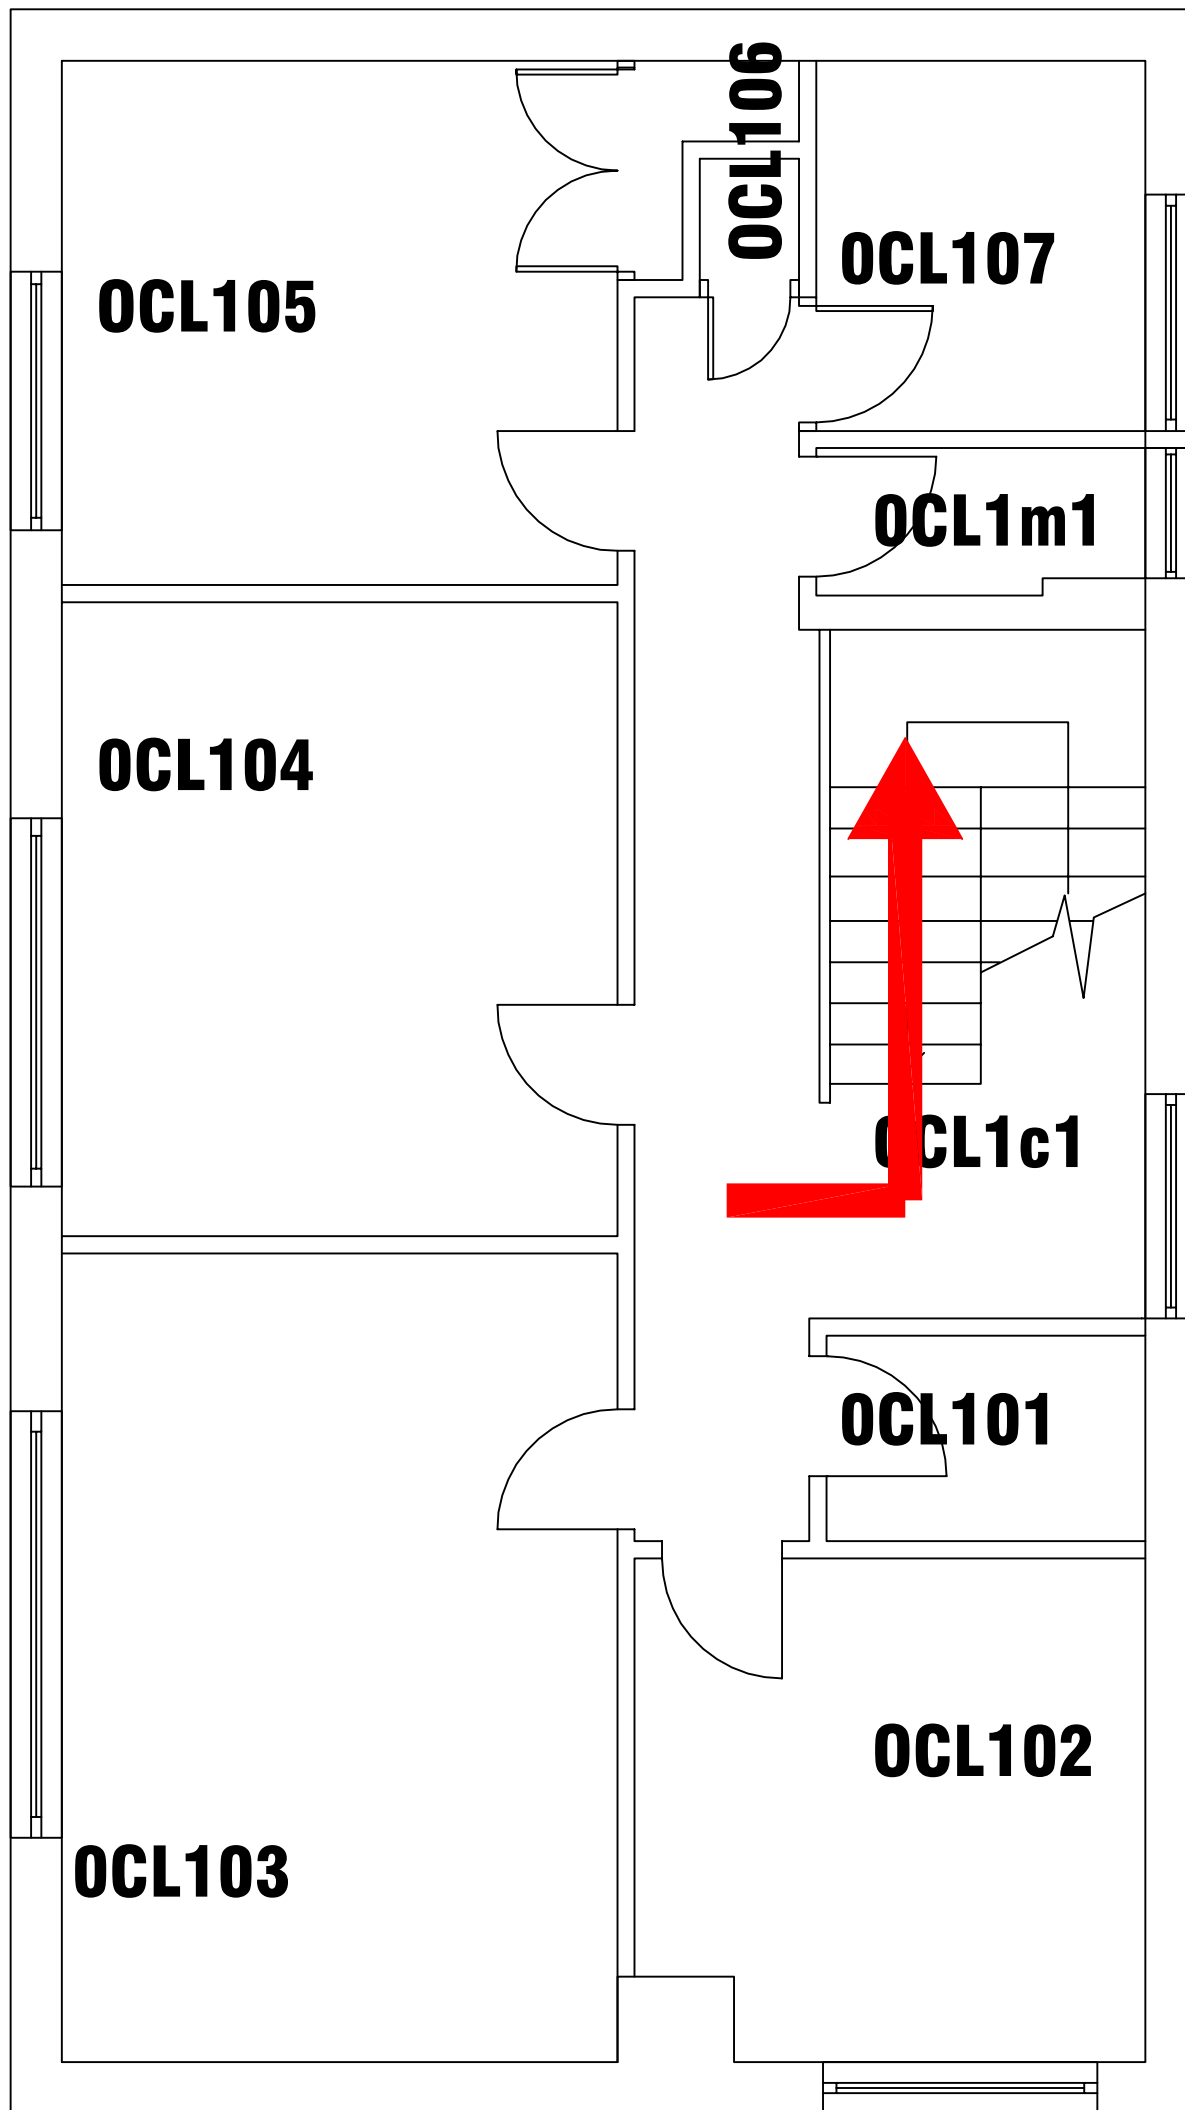

CAMPUS SERVICES
 4 North Street East
 Newcastle Upon Tyne
 NE1 8ST

Campus: COACH LANE
 Building: ONE COACH LANE

Project: GROUND FLOOR
 AS EXISTING

Scale: NTS Date: MAY 2014

Drawn:

Issued:

Job Reference No:

Drawing No: Revision

 <p>northumbria UNIVERSITY NEWCASTLE</p> <p>CAMPUS SERVICES 4 North Street East Newcastle Upon Tyne NE1 8ST</p>	Campus: COACH LANE Building: ONE COACH LANE	Scale: NTS	Date: MAY 2014
	Project: FIRST FLOOR AS EXISTING	Drawn:	
		Issued:	
		Job Reference No:	
		Drawing No:	Revision