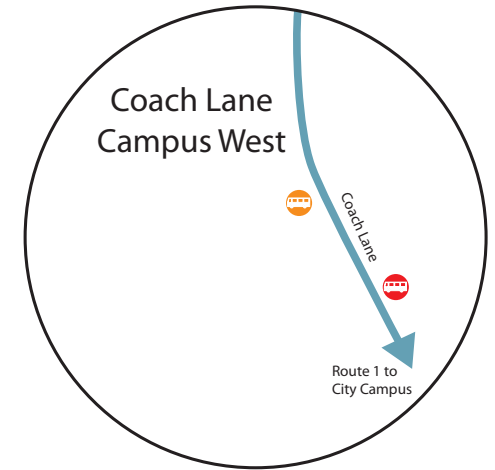

Number 1 bus designated stops

City Campus – Coach Lane Campus – Permitted boarding points en route to Coach Lane Campus are:

- Civic Centre
- Sandyford Road/Portland Terrace
- Portland Road/Warwick Street
- Warwick Street/City Stadium
- Simonside Terrace

The permitted alighting point in this direction is:

- Coach Lane Campus

Coach Lane Campus – City Campus – The only permitted boarding point from Coach Lane Campus is:

- Coach Lane
- Alighting points in this direction are:**
- Simonside Terrace
 - Warwick Street/City Stadium
 - Portland Road/Warwick Street
 - Sandyford Road/Portland Terrace
 - Civic Centre

Route from City Campus to Coach Lane Campus
When travelling from City Centre to Coach Lane,
please alight at the Coach Lane stop only

Route from Coach Lane Campus to City Campus