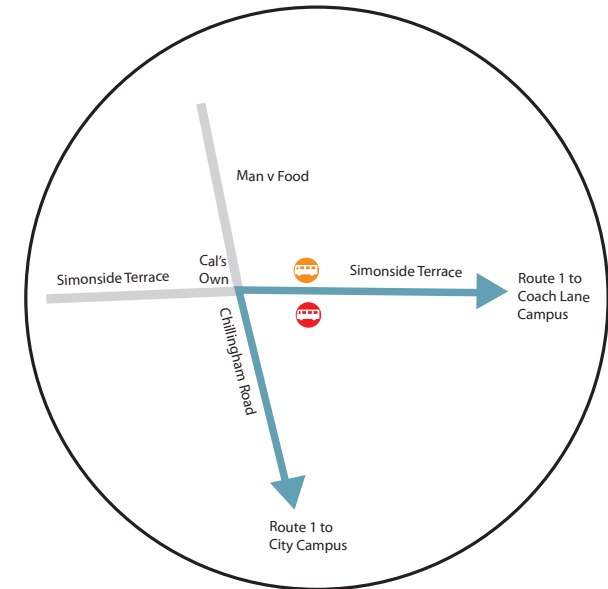

Number 1 bus designated stops

City Campus – Coach Lane Campus – Permitted boarding points en route to Coach Lane Campus are:

- Civic Centre
- Sandyford Road/Portland Terrace
- Portland Road/Warwick Street
- Warwick Street/City Stadium
- Simonside Terrace

The permitted alighting point in this direction is:

- Coach Lane Campus

Coach Lane Campus – City Campus – The only permitted boarding point from Coach Lane Campus is:

- Coach Lane
- Alighting points in this direction are:**
- Simonside Terrace
 - Warwick Street/City Stadium
 - Portland Road/Warwick Street
 - Sandyford Road/Portland Terrace
 - Civic Centre

Route from City Campus to Coach Lane Campus
When travelling from City Centre to Coach Lane,
please alight at the Coach Lane stop only

Route from Coach Lane Campus to City Campus