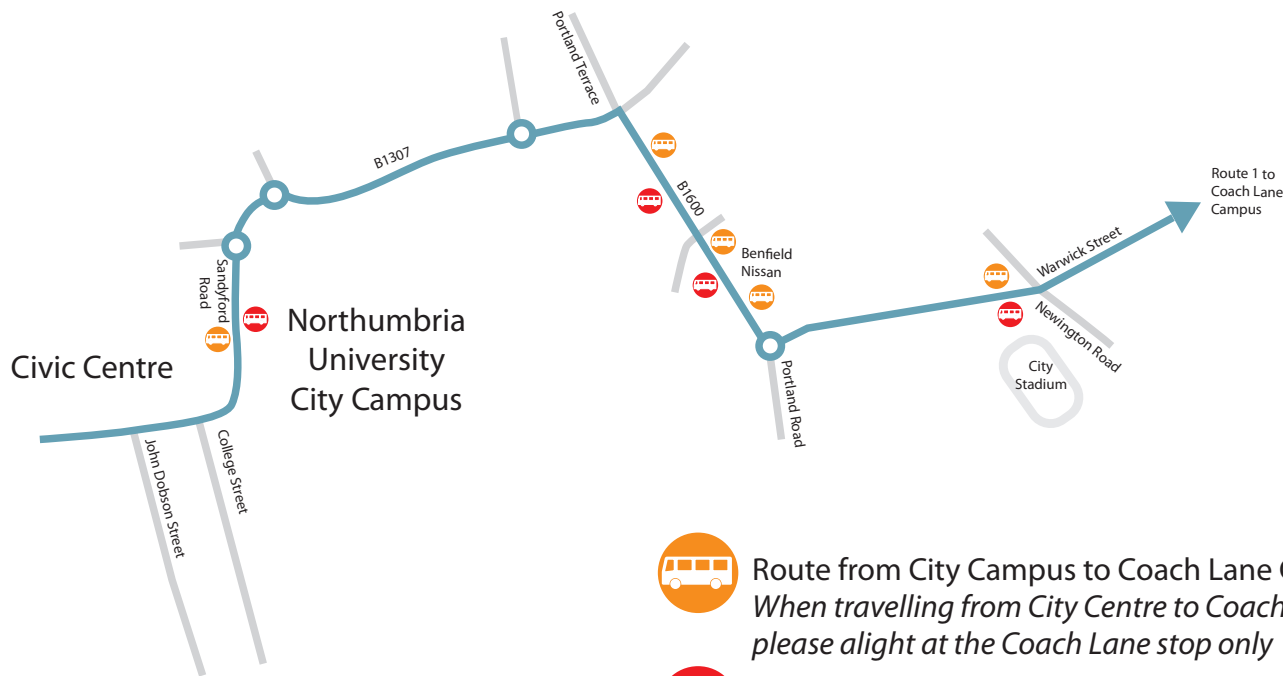

Number 1 bus designated stops

City Campus – Coach Lane Campus – Permitted boarding points en route to Coach Lane Campus are:

- Civic Centre
- Sandyford Road/Portland Terrace
- Portland Road/Warwick Street
- Warwick Street/City Stadium
- Simonside Terrace

The permitted alighting point in this direction is:

- Coach Lane Campus

Coach Lane Campus – City Campus – The only permitted boarding point from Coach Lane Campus is:

- Coach Lane
- Alighting points in this direction are:**
- Simonside Terrace
 - Warwick Street/City Stadium
 - Portland Road/Warwick Street
 - Sandyford Road/Portland Terrace
 - Civic Centre

Route from City Campus to Coach Lane Campus
When travelling from City Centre to Coach Lane,
please alight at the Coach Lane stop only

Route from Coach Lane Campus to City Campus