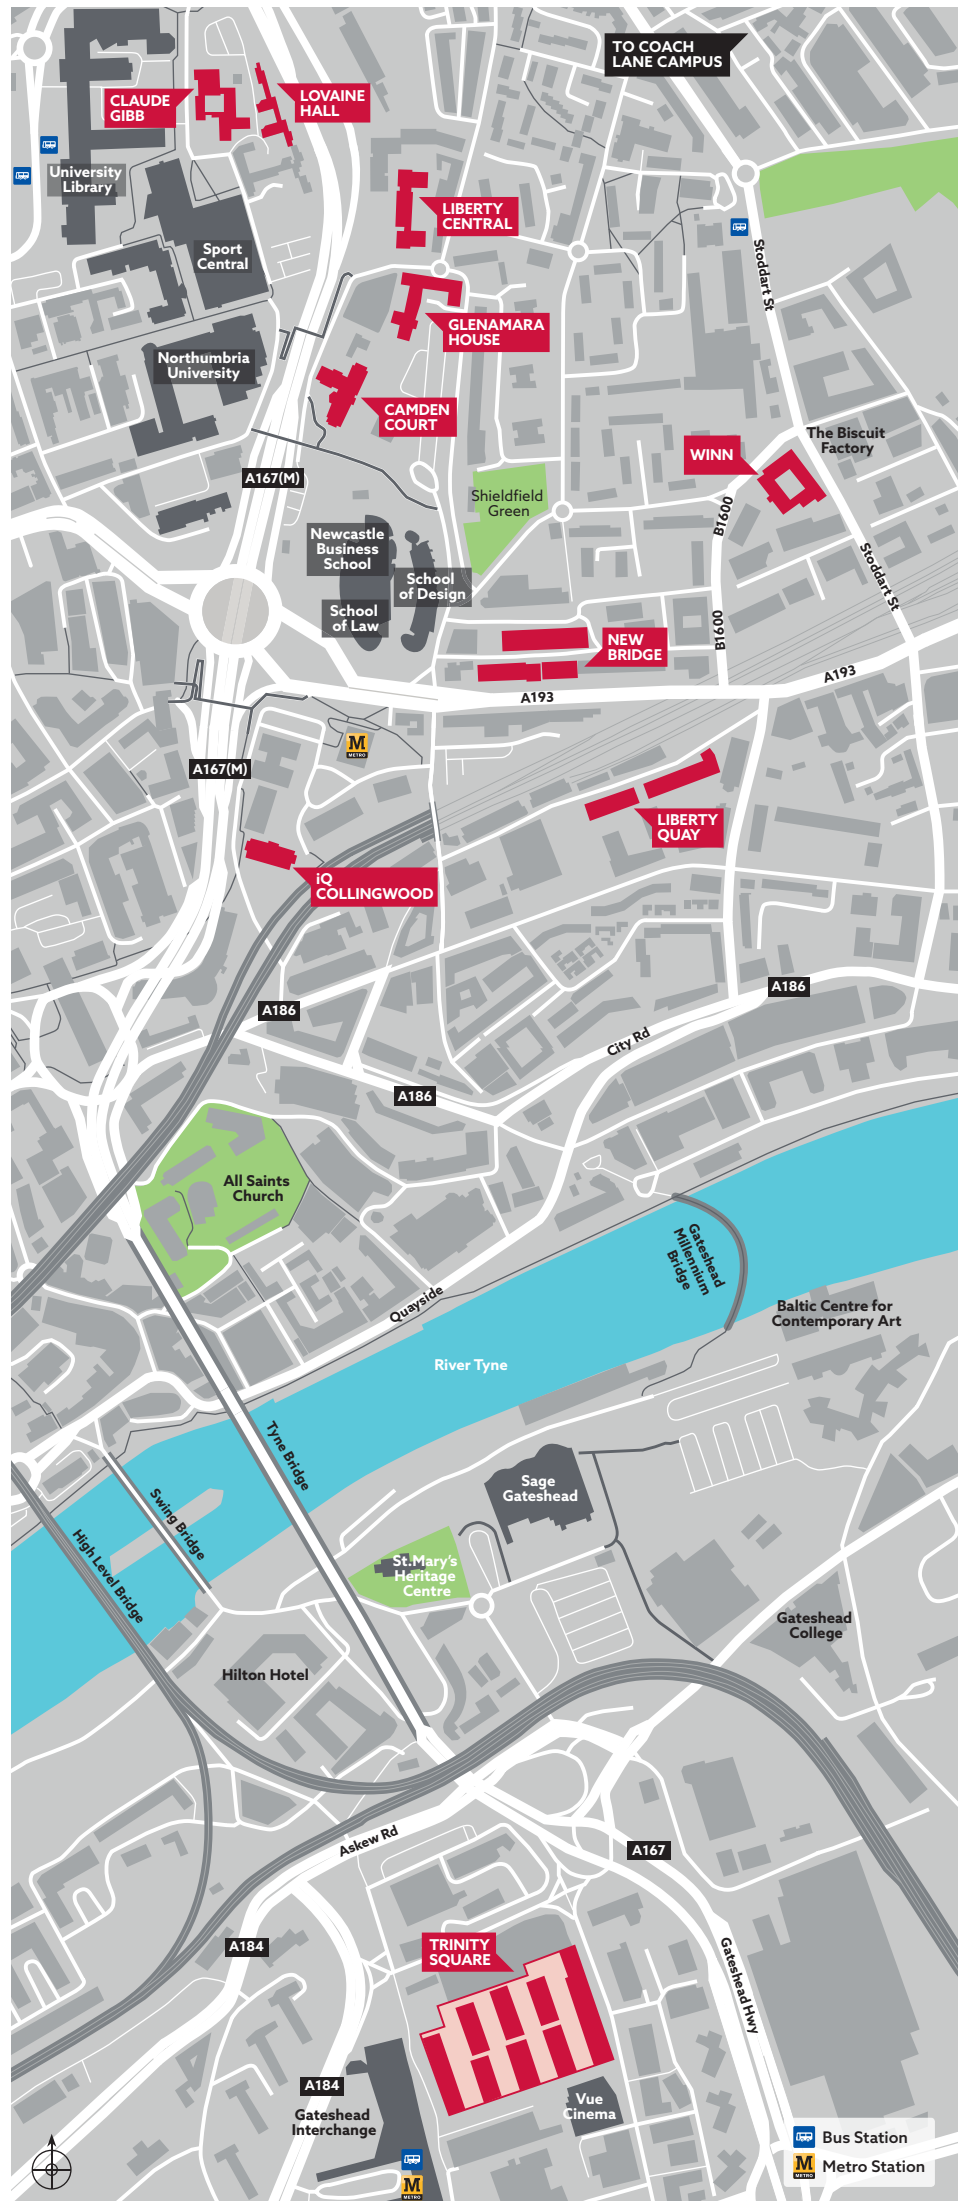

STUDENT ACCOMMODATION

SHARED BATHROOM

CLAUDE GIBB.

Available from **£121.94 pw**
Northumbria University, City Campus,
Newcastle upon Tyne, NE1 8SU

GLENAMARA HOUSE.

Available from **£98.00 pw**
Camden Street, Newcastle upon Tyne, NE2 1XE

LOVAINE HALL.

Available from **£79.80 pw**
Northumbria University, City Campus,
Newcastle upon Tyne, NE1 8SU

EN-SUITE

CAMDEN COURT.

Available from **£131.00 pw**
Camden Street, Newcastle upon Tyne, NE2 1XE

iQ COLLINGWOOD.

Available from **£120.00 pw**
Kings Manor Business Park,
Newcastle upon Tyne, NE1 6PA

LIBERTY CENTRAL.

Available from **£119.00 pw**
Byron Street, Newcastle upon Tyne, NE2 1XH

LIBERTY QUAY.

Available from **£119.00 pw**
Stepney Lane, Newcastle upon Tyne, NE1 6PZ

NEW BRIDGE.

Available from **£130.90 pw**
97-113 New Bridge Street,
Newcastle upon Tyne, NE1 2SW

TRINITY SQUARE.

Available from **£121.03 pw**
202 High Street, Gateshead, NE8 1AQ

WINN.

Available from **£119.00 pw**
17 Stoddart Street, Newcastle upon Tyne, NE2 1AN

Buildings managed by Student Living by Sodexo, UNITE Students, Liberty Living and iQ Student Accommodation.