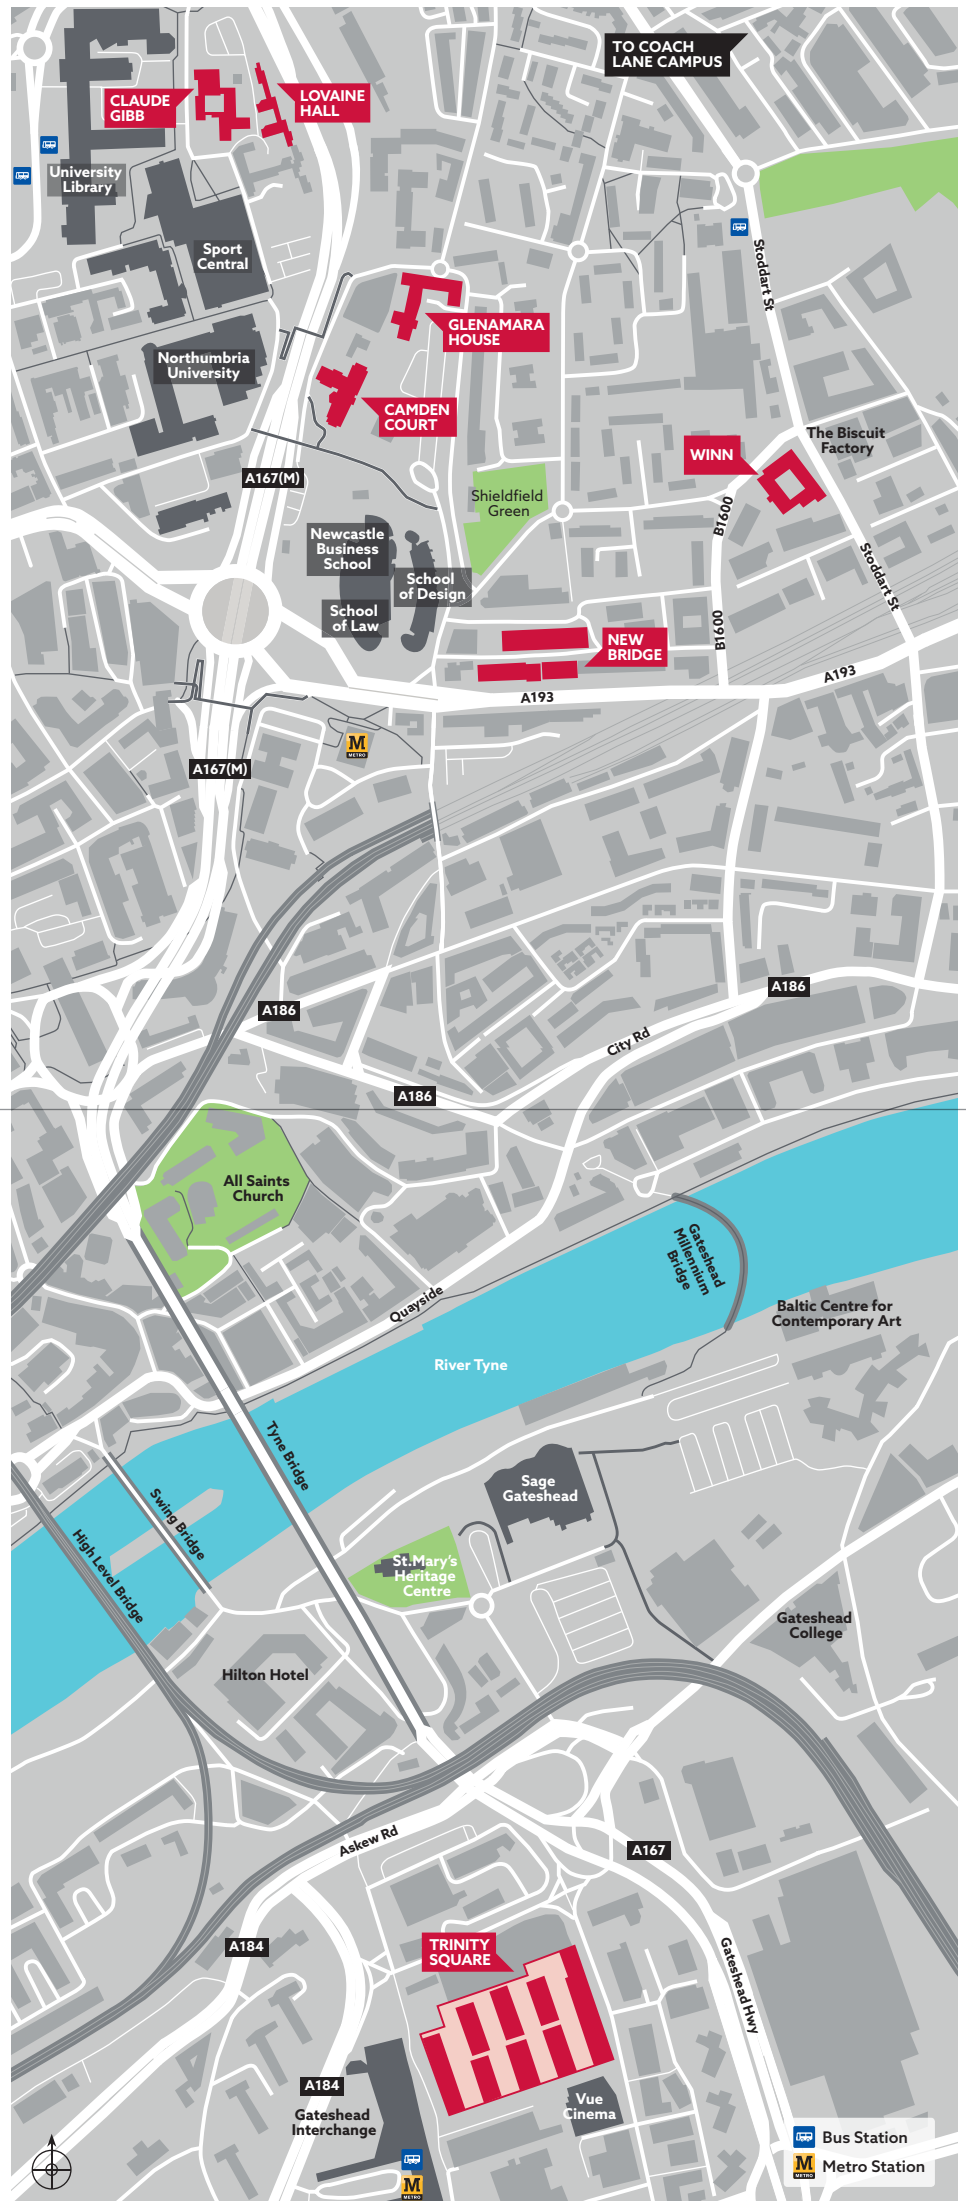

NEW BRIDGE.

Available from **£131.95 pw**
97-113 New Bridge Street,
Newcastle upon Tyne, NE1 2SW

TRINITY SQUARE.

Available from **£121.03 pw**
202 High Street, Gateshead, NE8 1AQ

WINN.

Available from **£119.98 pw**
17 Stoddart Street, Newcastle upon Tyne, NE2 1AN