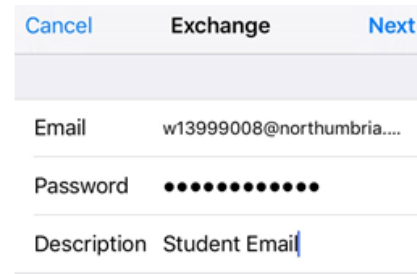

# Student Email on the go - Apple iPhone and iPad

You can access your Northumbria student email wherever you are via your iPhone.  
When connecting on campus, select our **NU Smartphone** WiFi network.

- 1** From **Home**, tap **Settings** then **Mail, Contacts, Calendars**

- 2** Tap **Add Account**

- 3** Tap **Microsoft Exchange**

- 4** Enter the following details:

Email:	Your <b>Northumbria username + @northumbria.ac.uk</b> e.g. w12345678@northumbria.ac.uk
Password:	Your <b>Northumbria password</b>  This is the same password you use to logon to Northumbria University IT facilities such as the Student Desktop, My Northumbria, eLearning Portal or Simply Web.
Description:	Enter <b>Student Email</b> so you can easily identify this account amongst any others you have set up.

- 5** Tap **Next**

- 6** If prompted for further details, enter:

Domain:	UNN
Username:	Enter the same details as for <b>Email</b>
Server	outlook.office365.com

7 Tap **Next**.

When you've completed all the fields, they will show with a TICK beside them.