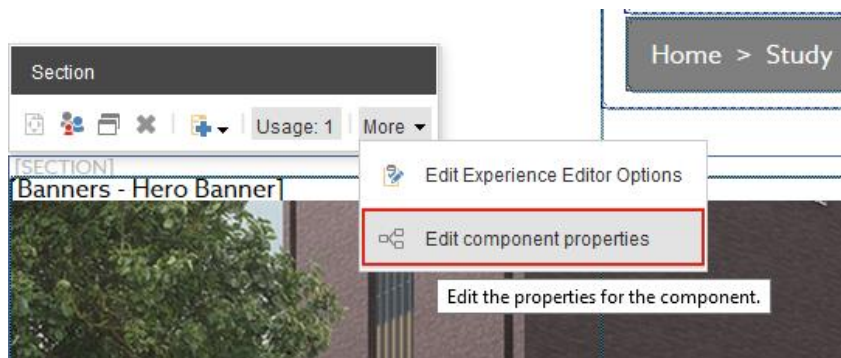

CHANGING THE HERO BANNER HEIGHT

The default size of a hero image (banner) in Sitecore is 1920x580px.

To change the banner height to make it smaller you need to open the page and then go to the **Experience Editor**

Once the Experience Editor loads, click on **[SECTION]**

In the Section dialogue box, click **Edit component properties**

In the control properties box, scroll down to the **Height** field and type in the desired height in pixels. In the example below, I have chosen a height of 300px.